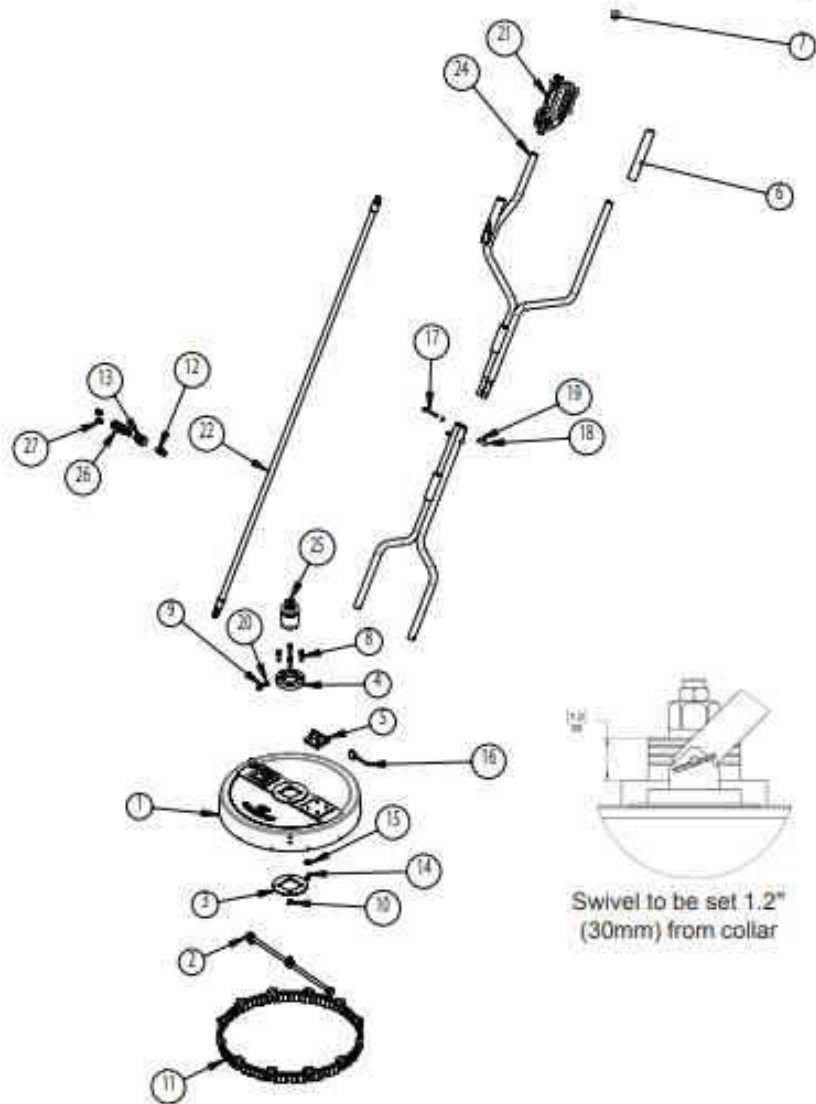

## PARTS LIST

NO.	PART NO.	DESCRIPTION	QTY.
1	2660045	Deck, GP, 20"	1
2	2530009	Arm, Rotary, Assy., 20"	1
3	2630010	Plate, Retaining	1
4	2540023	Collar, Split	1
5	2540020	Block, Handle	2
6	2660047	Grip, Handle	1
7	2660046	Plug, Handle	1
8	2200055	SHCS, M8 X 1.25 X 30, SST	4
9	2200054	SHCS, M8 x 1.25 x 25, SST	1
10	2200053	NUT, M8X1.25	4
11	2660059	Brush Assy., 20"	1
12	D10009	Plug, 3/9 x 3/8-M	1
13	D10004	Coupler, 3/8 x 3/8-M	1
14	2200047	Bolt, M6	8
15	2203406	Washer, M6	8
16	2202010	Pin, 55mm, w/Ring, SST	2
17	2200058	HHCS, M6 x 1 x 60	2
18	2200026	Nut, Nylock, M6	2
19	2200018	Washer, M6	4
20	2203507	Washer, M6, SST, Lock	1
21	DCG40000FSC	Gun, Flat Surface Cleaner	1
22	2702000	Hose, 20"	1
23	2540021	Handle, Lower	1
24	2540037	Handle, Upper	1
25	2103220	Swivel (DCFSCP20GZ)	1
	2103221	Swivel (DCFSCP20)	1
26	D40015	Filter, In-line, SST	1
27	2103016	Nozzle	2

Swivel to be set 1.2"  
(30mm) from collar